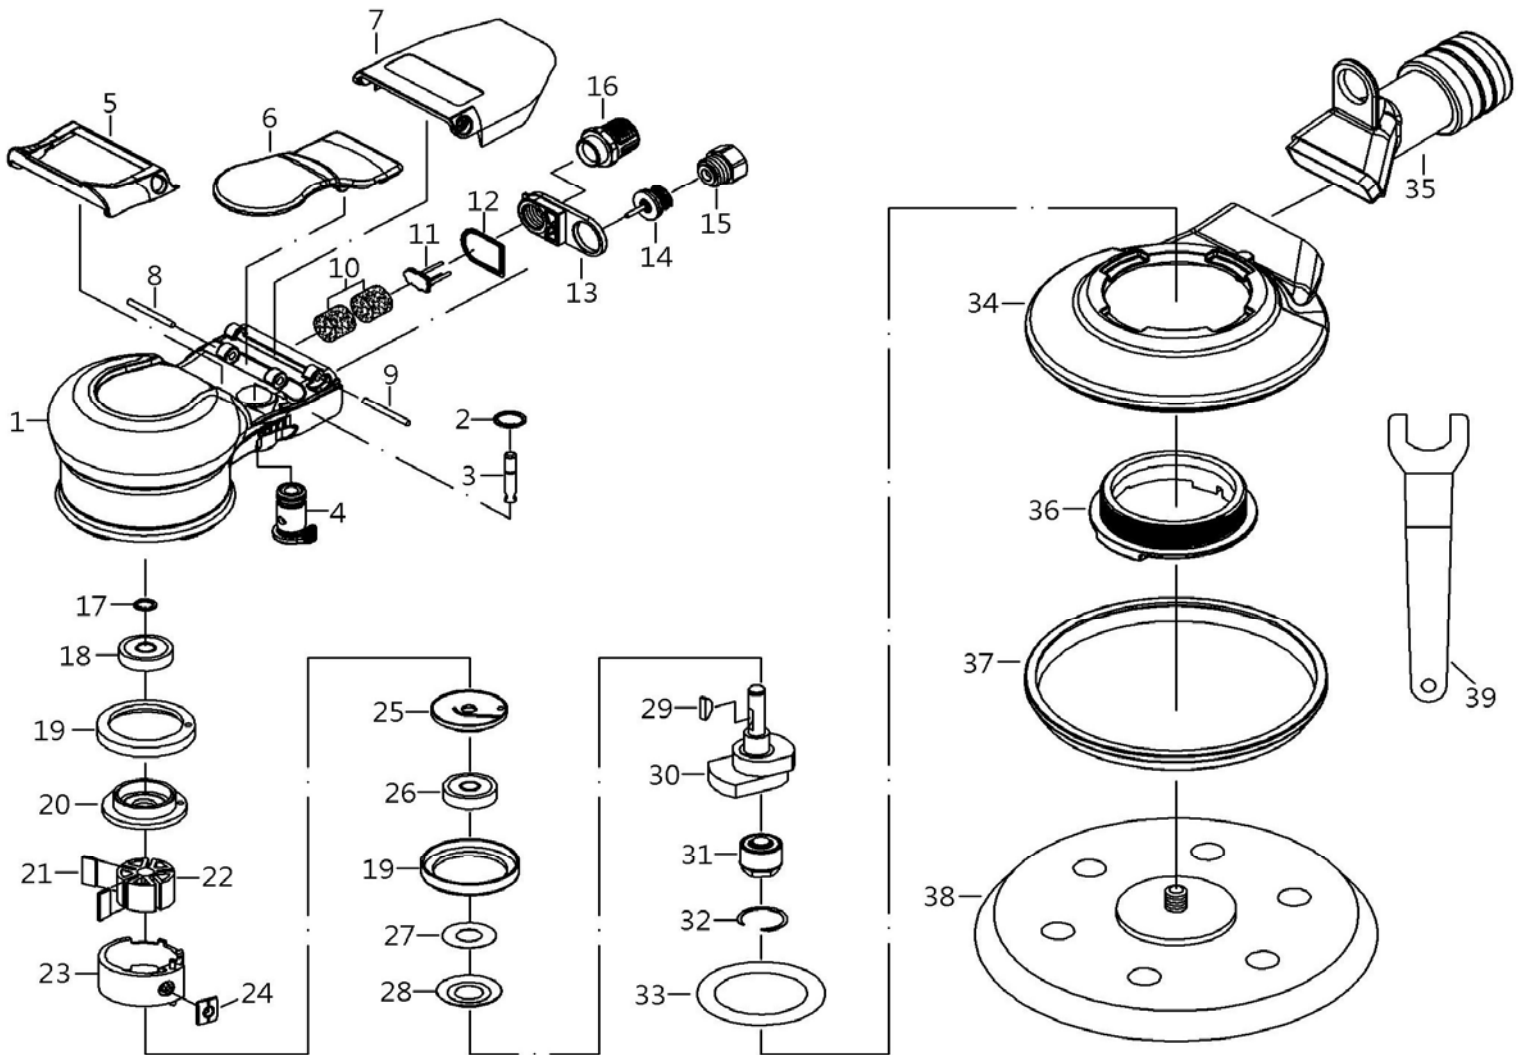

# Model No. A12-E2969C

## 6" RANDOM ORBITAL SANDER (CENTRAL VACUUM)

Part No.	Description	Q'ty	Part No.	Description	Q'ty	Part No.	Description	Q'ty
1	HOUSING		15	AIR INLET		29	ROTOR KEY	1
2	SNAP RING (ISTW-13)		16	MUFFLER BODY SET		30	MOTOR SHAFT BALANCER (6", 3/16")	1
3	VALVE STEM SET		17	SNAP RING		31	SHAFT SET	1
4	REGULATOR SET		18	BEARING (6000ZZ)		32	SNAP RING (25.2*29.6*0.5)	1
5	HOUSING FRONT COVER		19	RUBBER BUSHING		33	WASHER	1
6	LEVER		20	REAR PLATE		34	HOUSING COVER SET (3/16")	1
7	HOUSING REAR COVER		21	ROTOR BLADE		35	VACUUM ADAPTER SET (29mm)	1
8	PIN (3*32L)		22	ROTOR		35	VACUUM ADAPTER SET (33mm)	1
9	PIN (3*50L)		23	CYLINDER SET		36	LOCK NUT	1
10	SILENCER		24	BUSHING		37	SHROUD	1
11	MUFFLER		25	FRONT PLATE		38	PAD HOOK-UP	1
12	PACKING		26	BEARING (6002ZZ)		39	STOP SPANNER	1
13	EXHAUST SLEEVE		27	WASHER				
14	VALVE SET		28	WASHER				